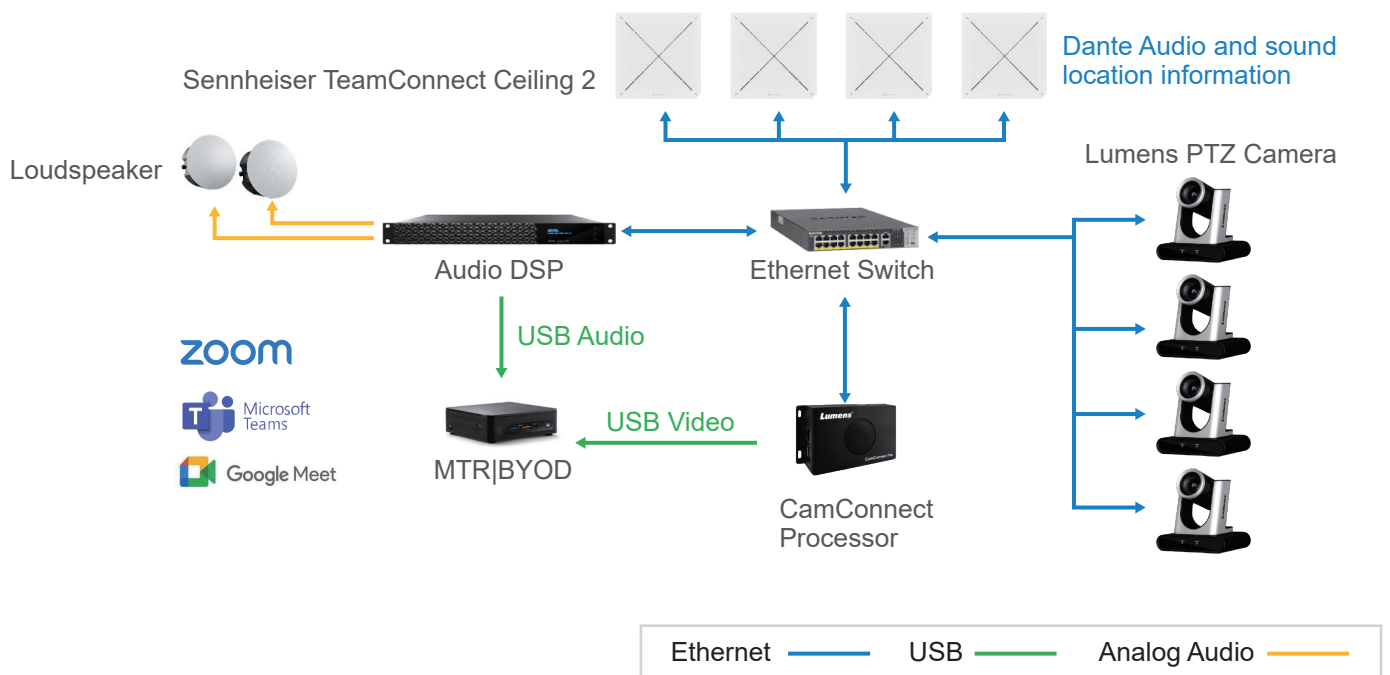

Voice-Tracking Camera Solution

CamConnect Pro

Wouldn't your video conferences be better if the camera focused on the presenter?

With Lumens CamConnect™ Pro and Sennheiser TeamConnect Ceiling 2, your in-room cameras automatically capture the active speaker. CamConnect™ Pro transforms the remote experience delivering instant meeting equity, greater engagement, and more meaningful interaction.

AI-Box1

CamConnect Processor

- Supports up-to 4 IP cameras
- Supports up-to 16 multiple array microphones
- Supports PBP and 2x2 multiview output
- AI algorithm for people tracking and center stage

Lumens Voice-Tracking Camera Solution

CamConnect Pro

Multiple Camera Auto Switch

Voice Tracking Camera Control

Hybrid Audio-Visual Tracking Algorithm

Microphone Arrays and Digital Signal Processors

Diagram

TeamConnect Ceiling 2
Ceiling Microphone

Lumens

VC-TR40
AI Auto-Tracking Camera

VC-R30
Full HD IP PTZ Camera

VC-A71P
4K 60fps IP PTZ Camera

VC-A61P
4K 30fps IP PTZ Camera

VC-A51P
Full HD PTZ Camera